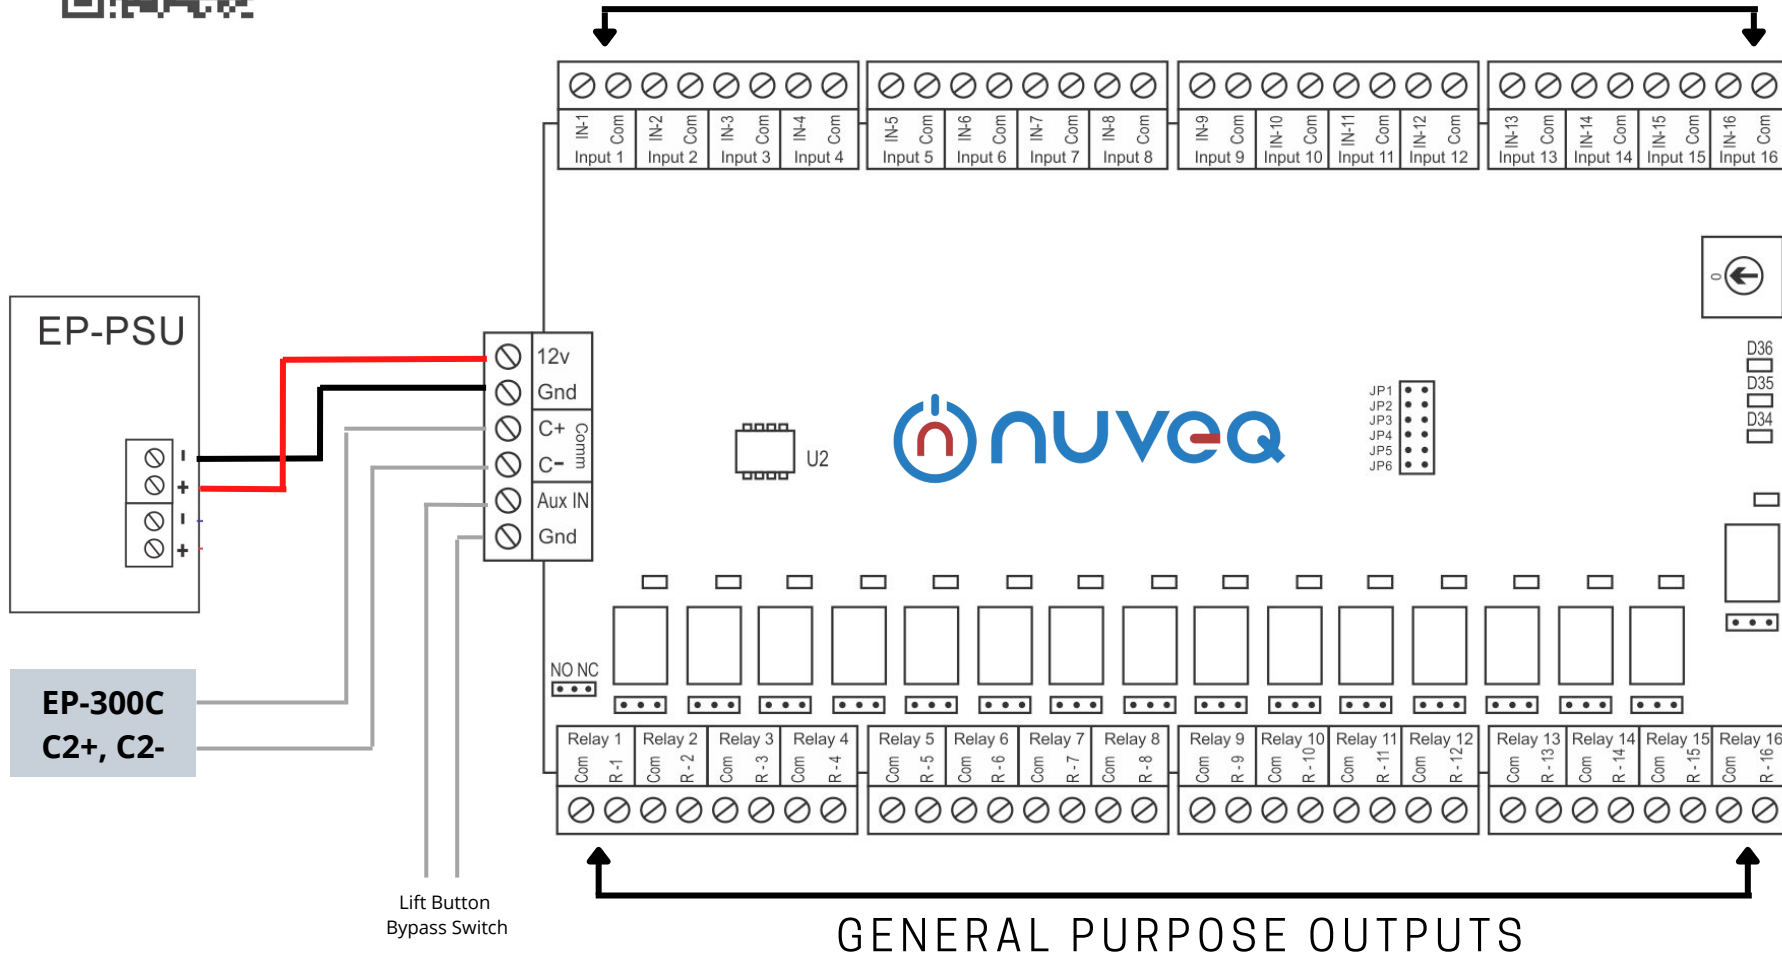

EP-16IO ELEVATOR WIRING DIAGRAM

EP-1610 ELEVATOR WIRING DIAGRAM

GENERAL PURPOSE INPUTS

ELEVATOR BUTTON PANEL