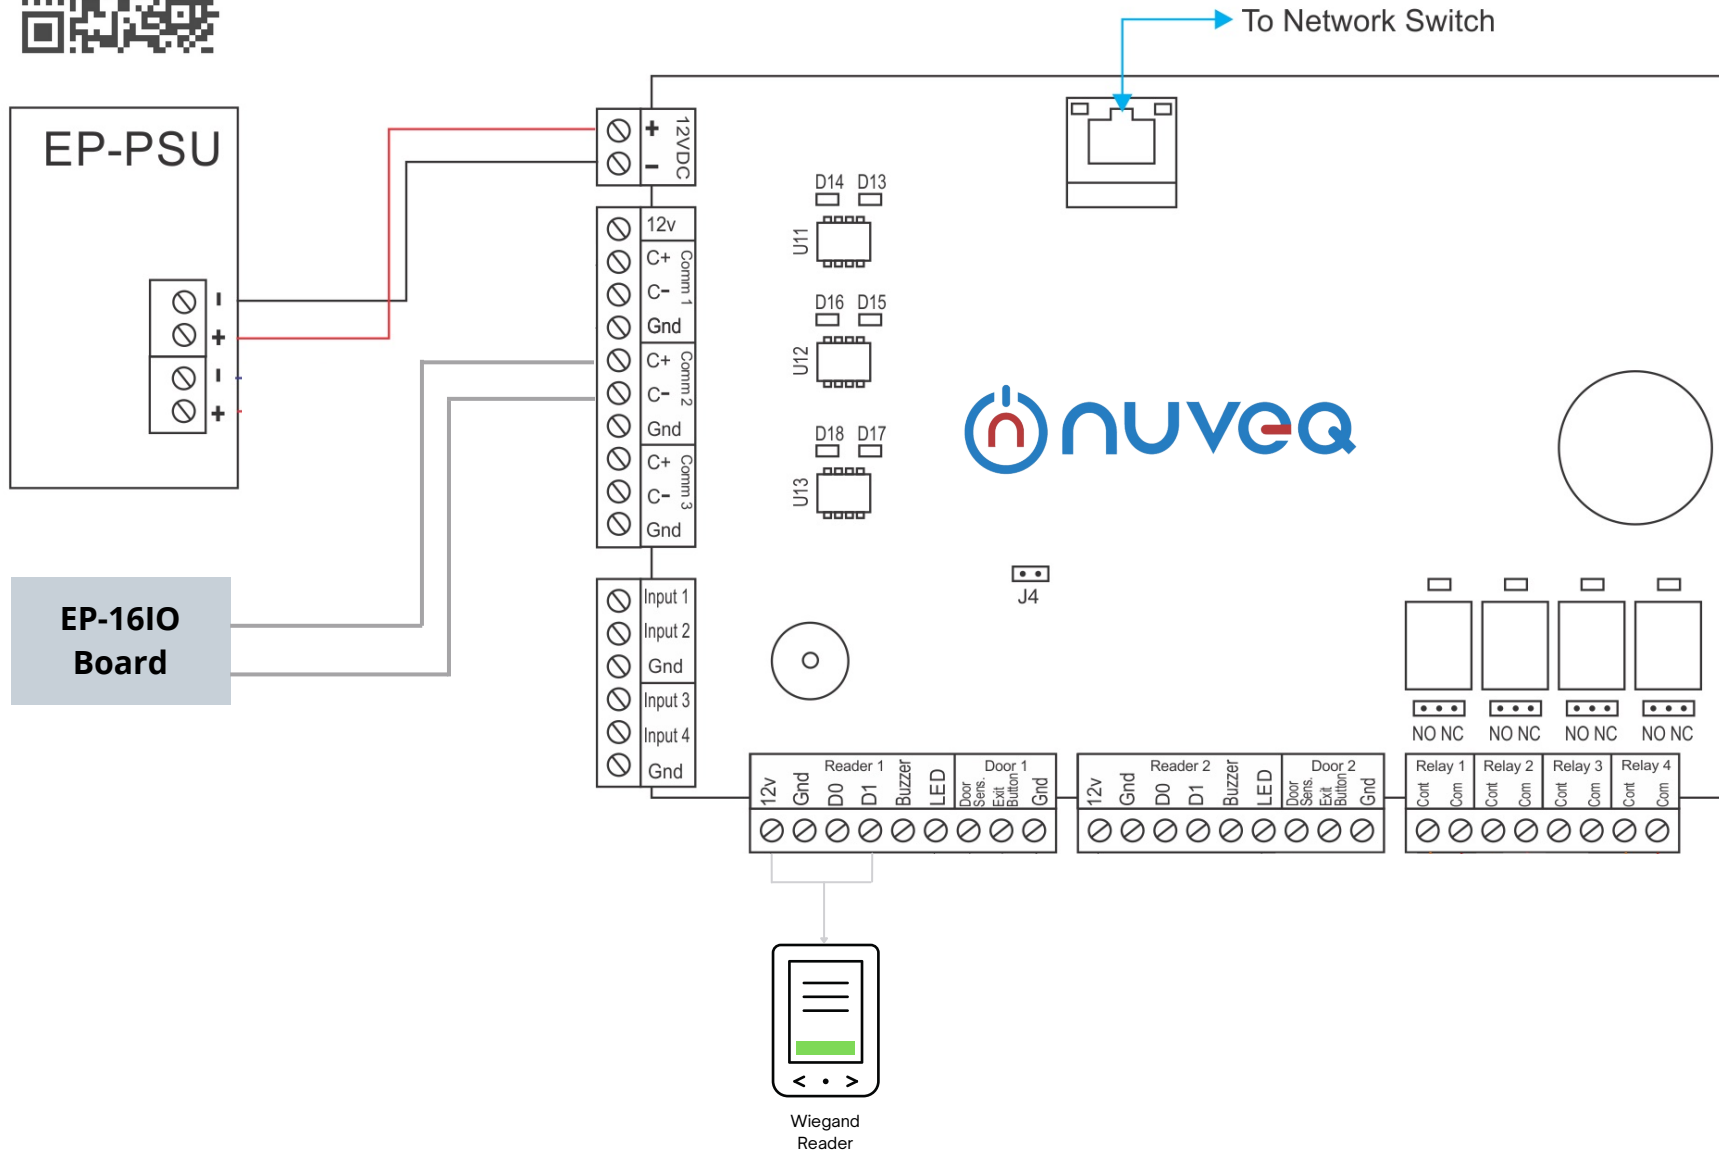

EP-16IO ELEVATOR WIRING DIAGRAM

EP-1610 ELEVATOR WIRING DIAGRAM

GENERAL PURPOSE INPUTS

ELEVATOR BUTTON PANEL